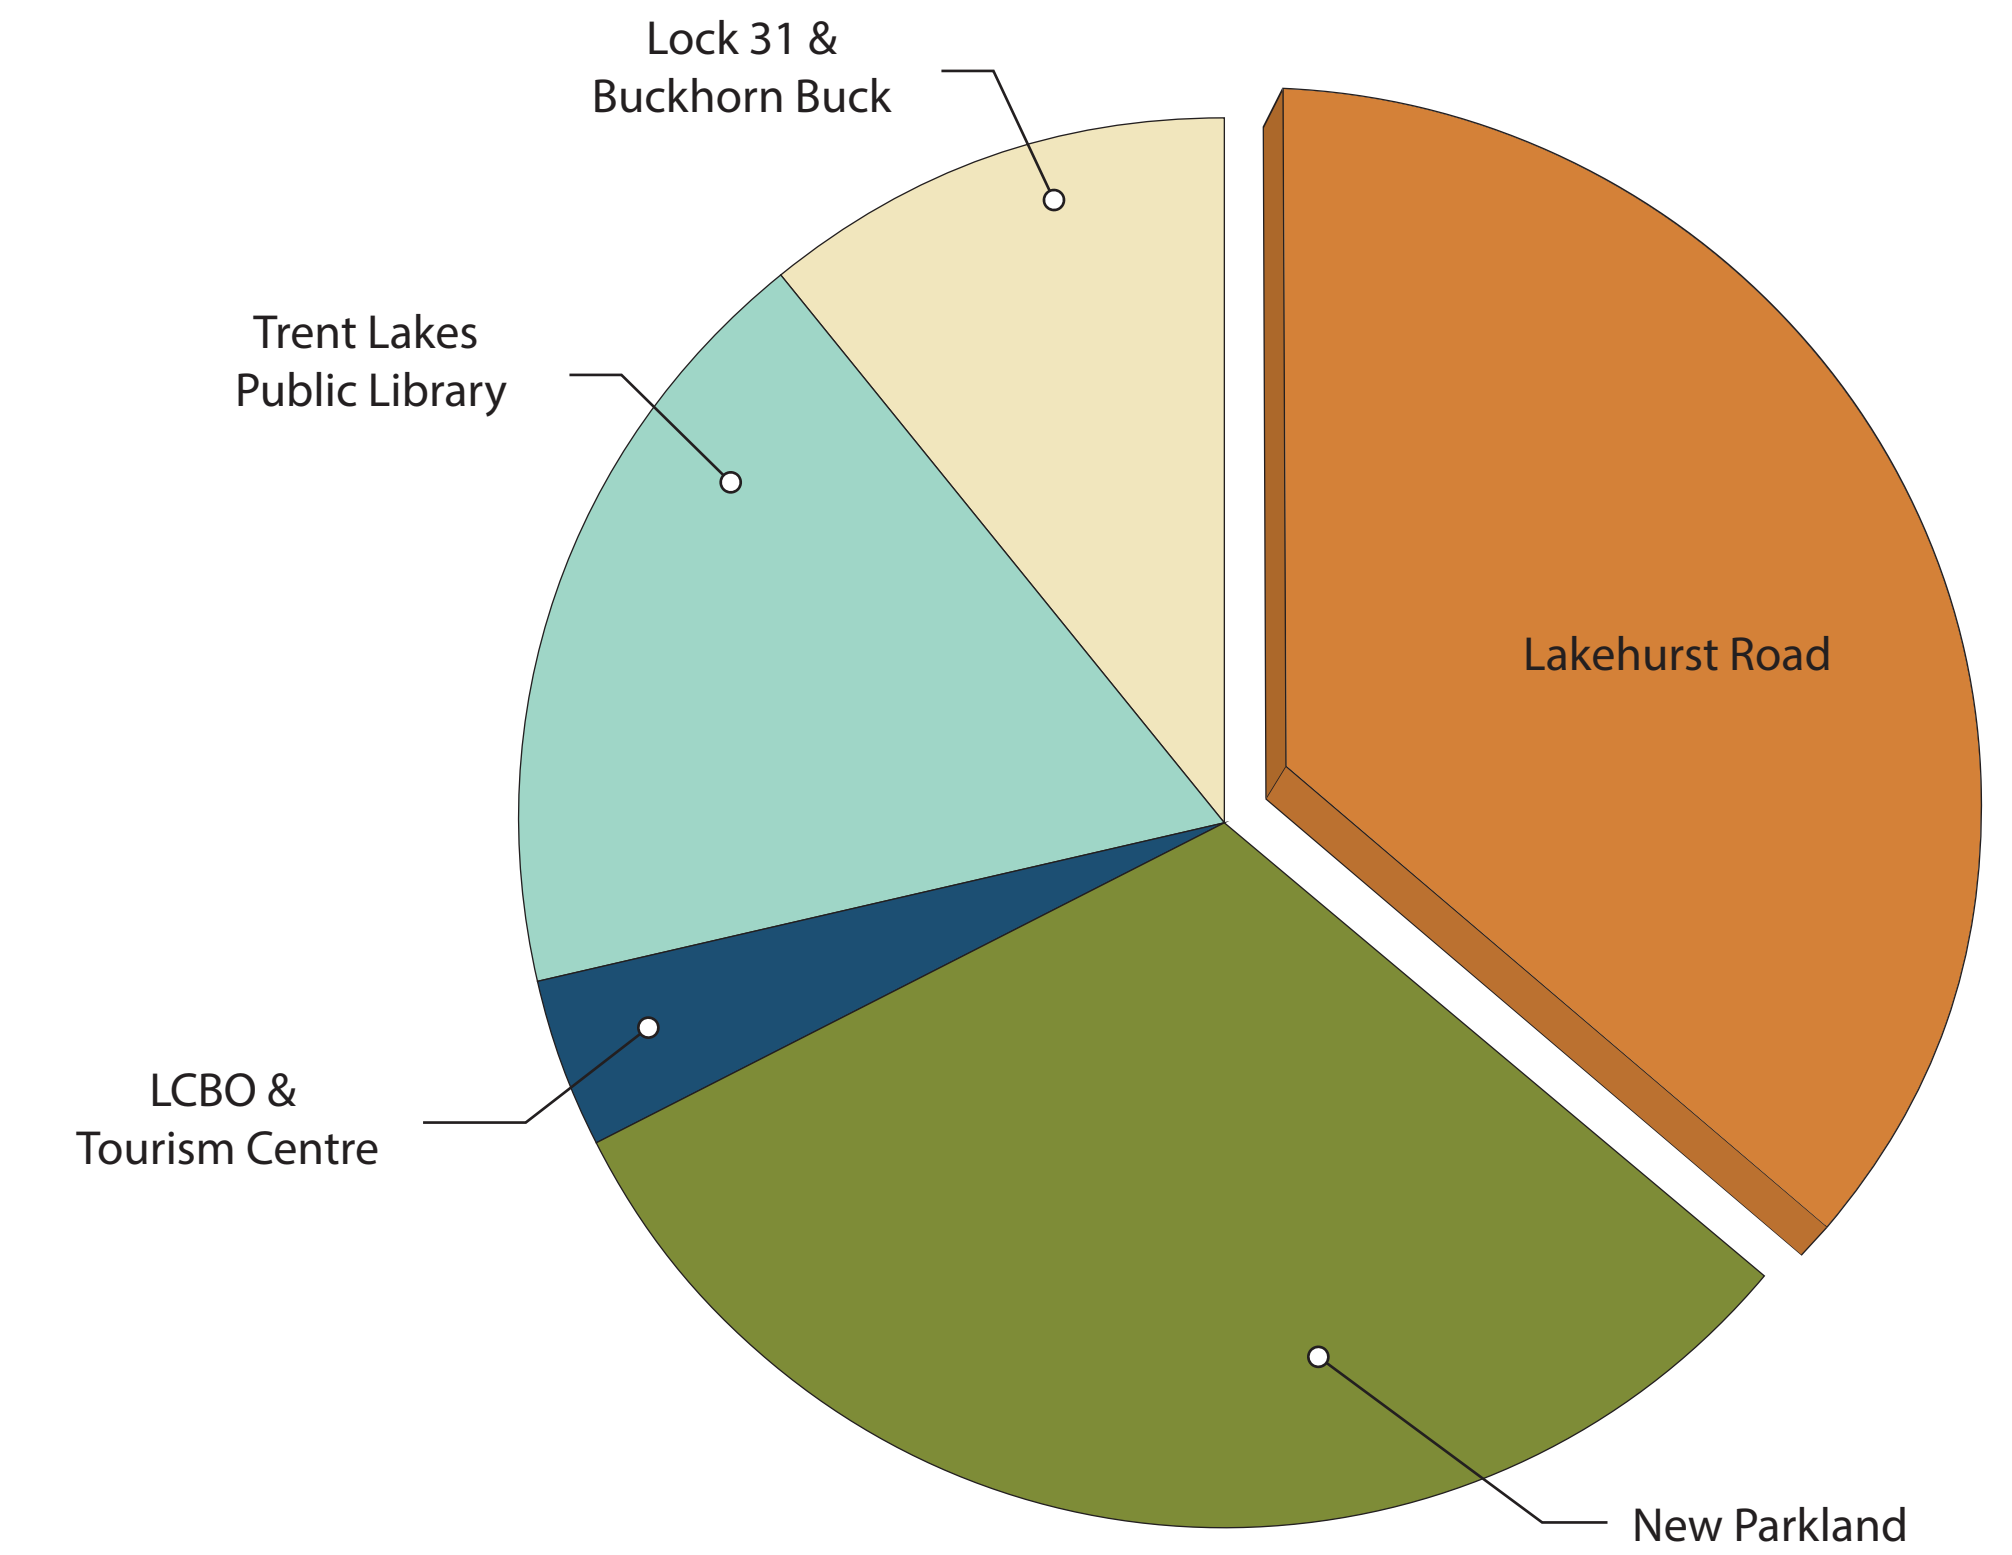

Preliminary Survey Results

Demographics

Age of persons in respondent families

Age of respondents

Age profile of the Municipality of Trent Lakes (2016 Census)

Downtown Desires

Your top downtown priority areas

Current Downtown Usage

Respondents' place of residence

How often respondents use Downtown Buckhorn

Where you would spend your money