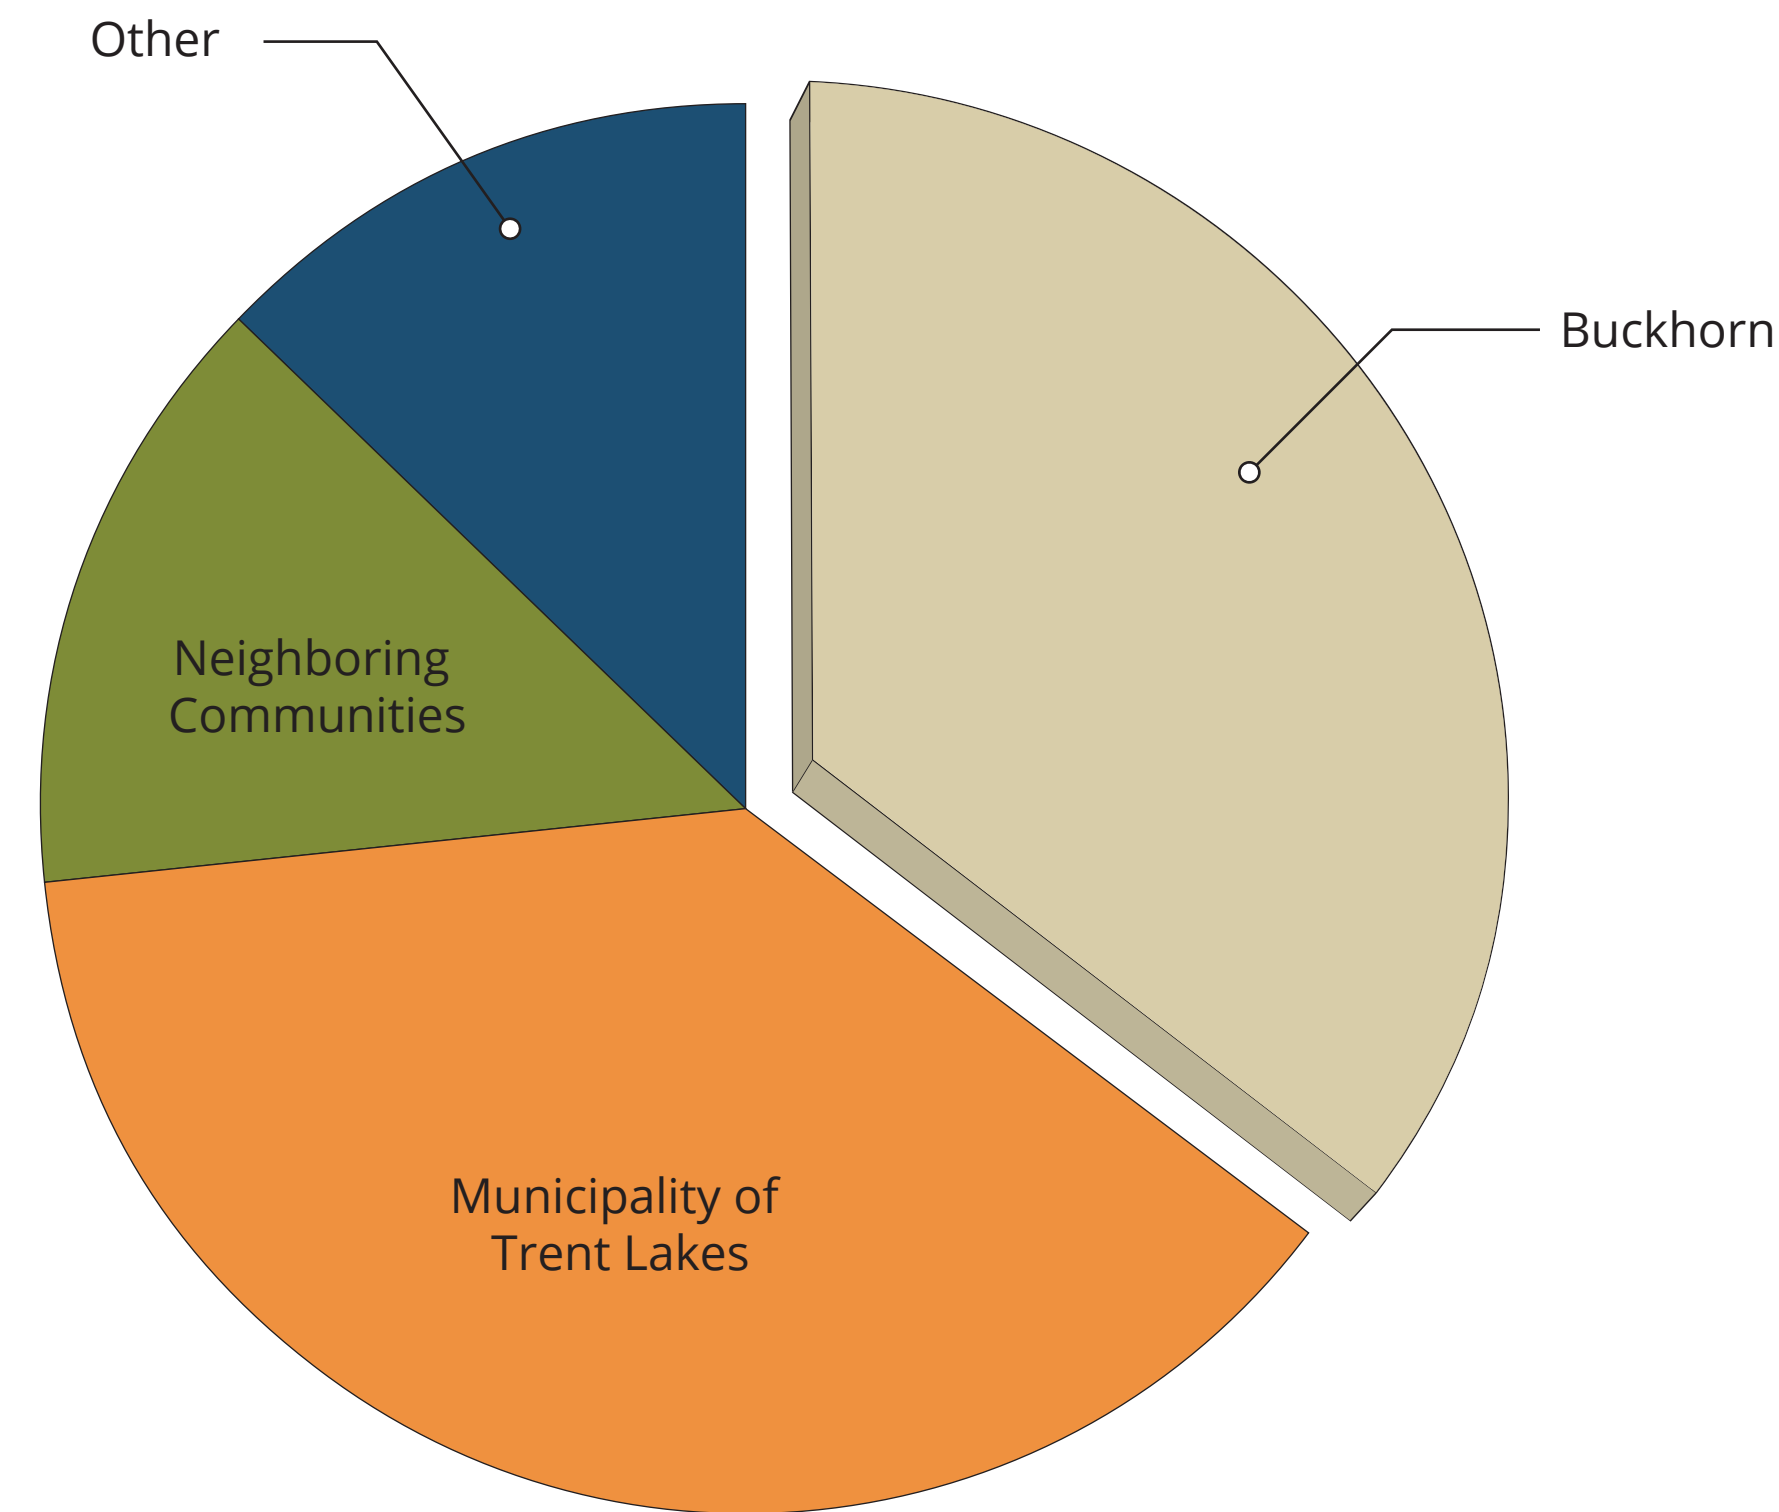

Preliminary Survey Results

Demographics

Age of persons in respondent families

Age of respondents

Age profile of the Municipality of Trent Lakes (2016 Census)

Downtown Desires

Your top downtown priority areas

Current Downtown Usage

Respondents' place of residence

How often respondents use Downtown Buckhorn

Where you would spend your money