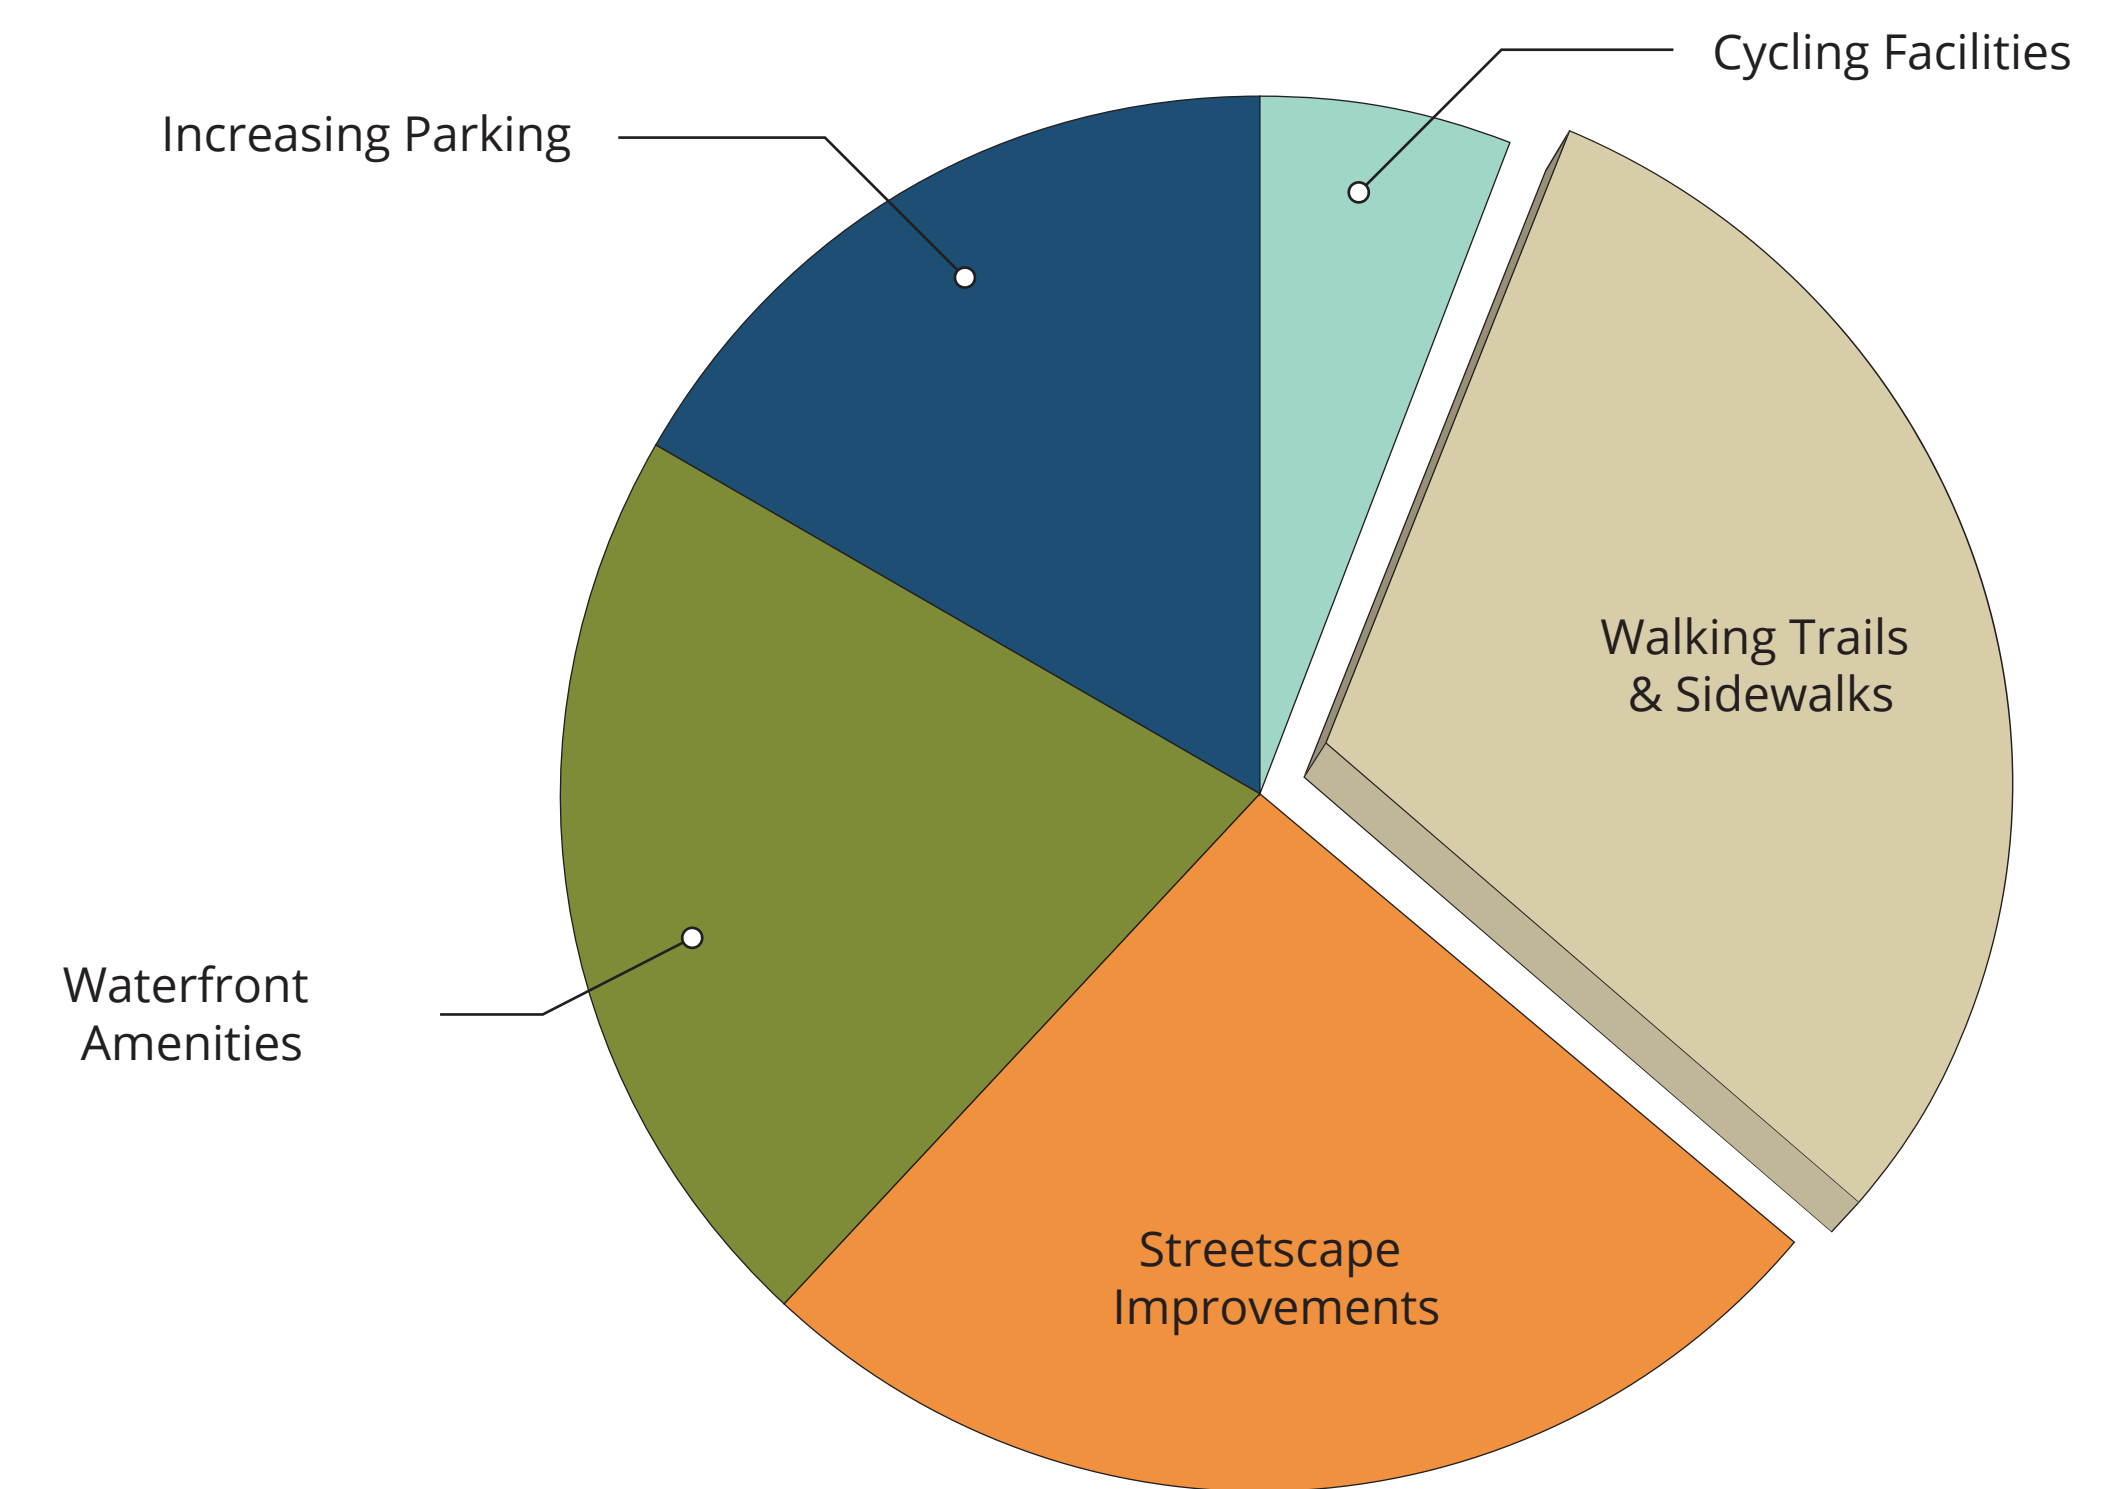

Preliminary Survey Results

Demographics

Age of persons in respondent families

Age of respondents

Age profile of the Municipality of Trent Lakes (2016 Census)

Downtown Desires

Your top downtown priority areas

Current Downtown Usage

Respondents' place of residence

How often respondents use Downtown Buckhorn

Where you would spend your money