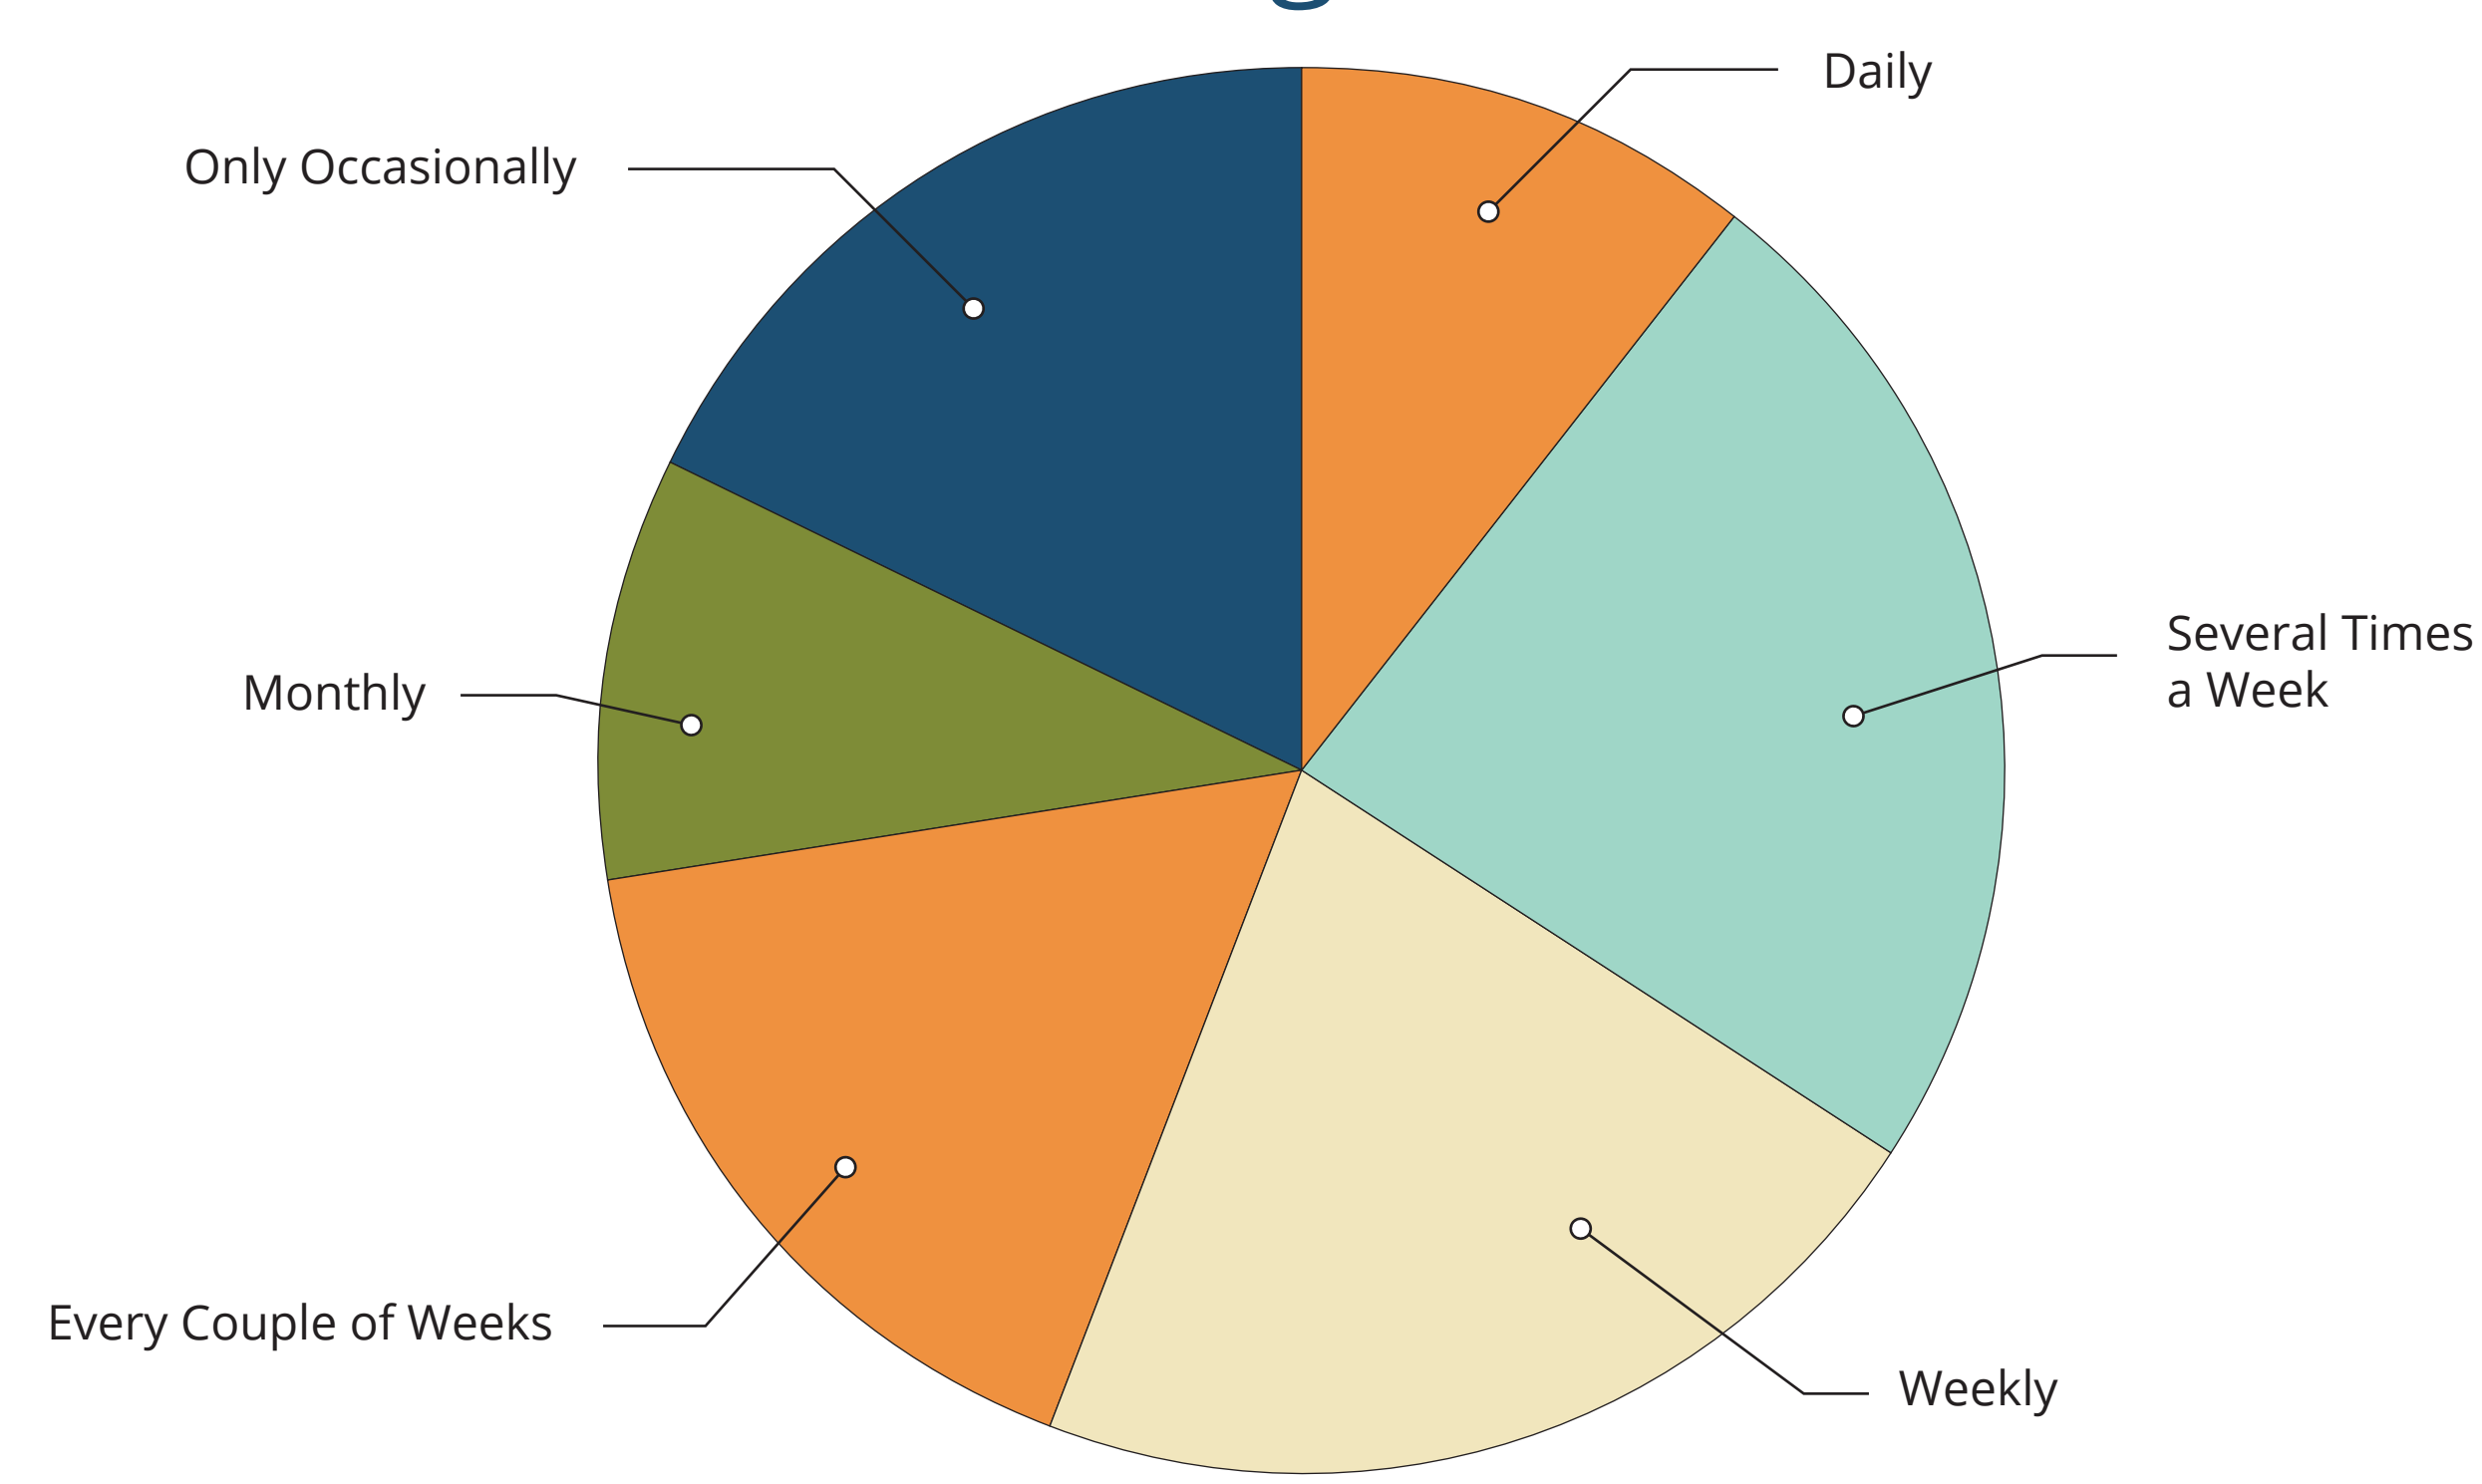

Preliminary Survey Results

Demographics

Age of persons in respondent families

Age of respondents

Age profile of the Municipality of Trent Lakes (2016 Census)

Downtown Desires

Your top downtown priority areas

Current Downtown Usage

Respondents' place of residence

How often respondents use Downtown Buckhorn

Where you would spend your money