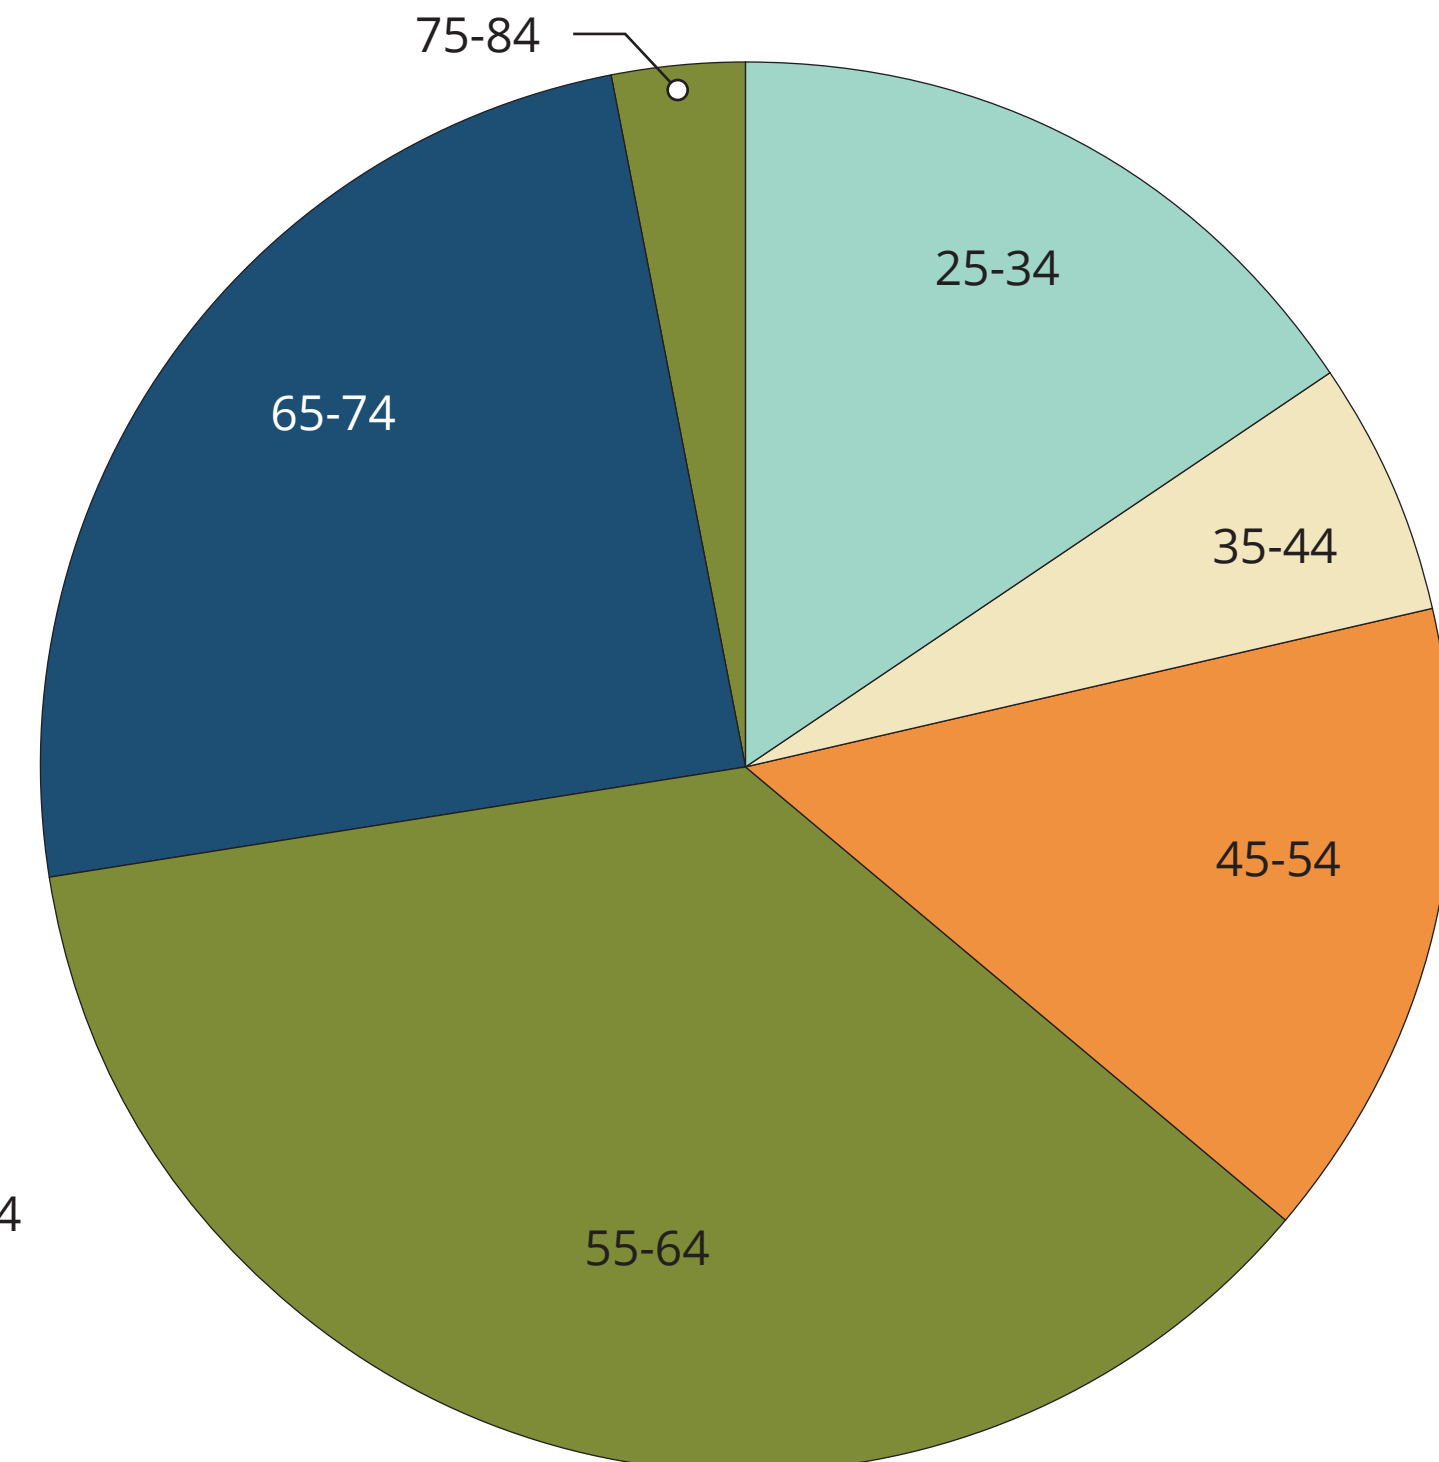

Preliminary Survey Results

Demographics

Age of persons in respondent families

Age of respondents

Age profile of the Municipality of Trent Lakes (2016 Census)

Downtown Desires

Your top downtown priority areas

Current Downtown Usage

Respondents' place of residence

How often respondents use Downtown Buckhorn

Where you would spend your money