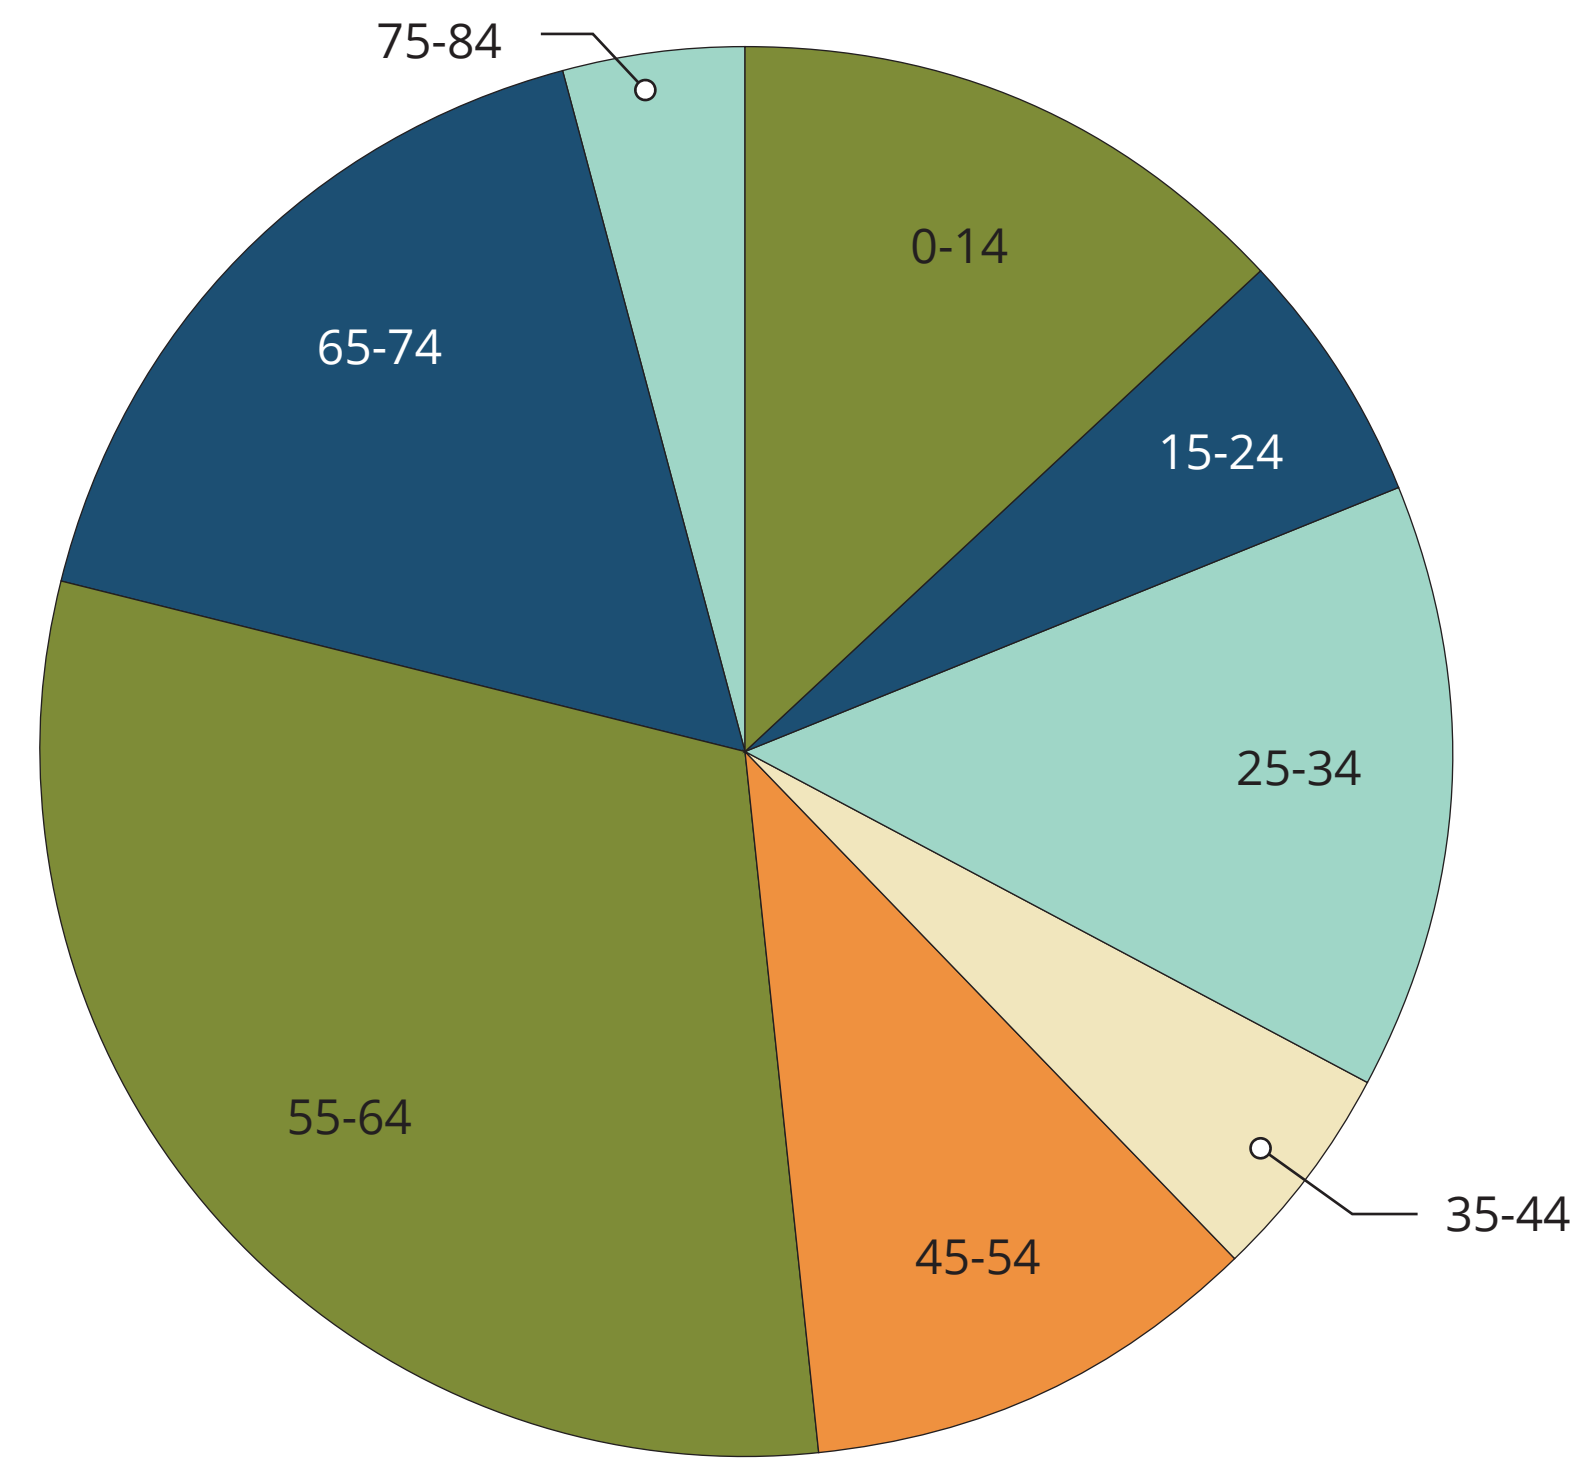

Preliminary Survey Results

Demographics

Age of persons in respondent families

Age of respondents

Age profile of the Municipality of Trent Lakes (2016 Census)

Downtown Desires

Your top downtown priority areas

Current Downtown Usage

Respondents' place of residence

How often respondents use Downtown Buckhorn

Where you would spend your money