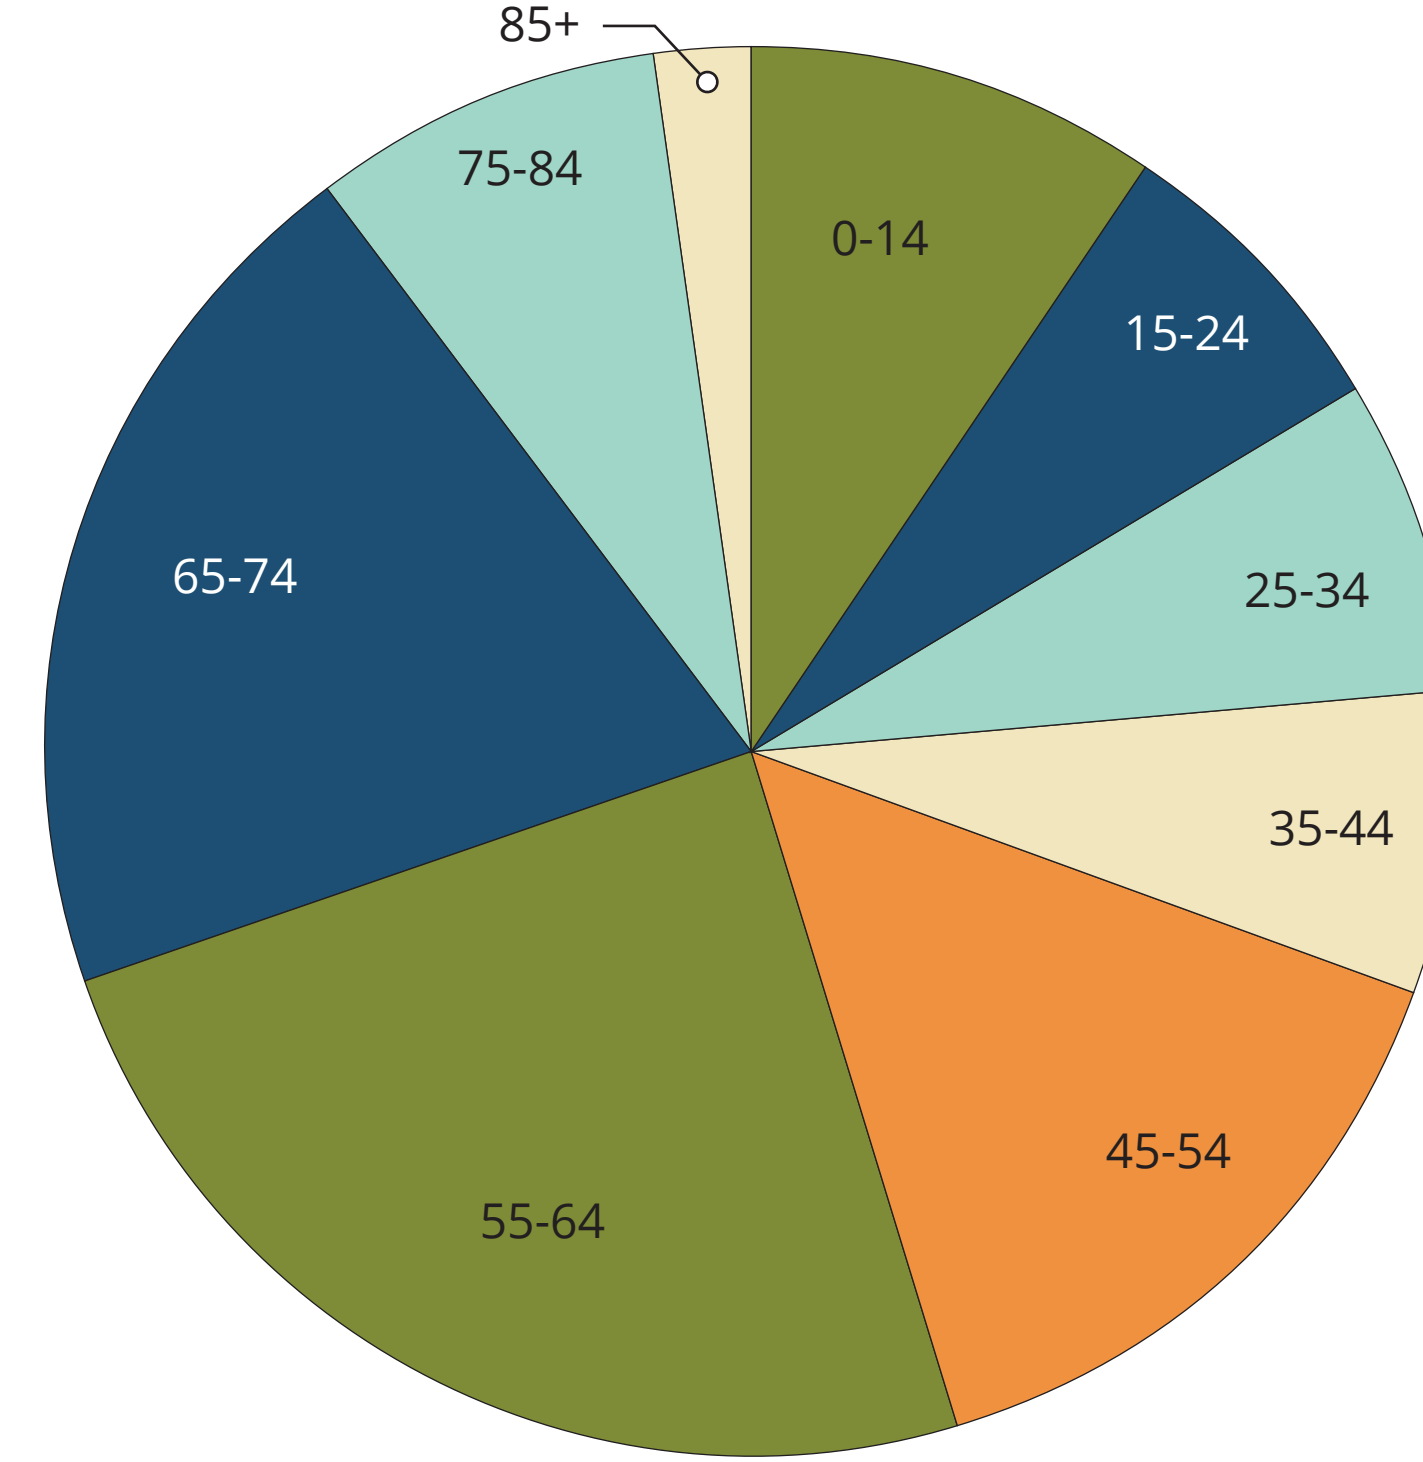

Preliminary Survey Results

Demographics

Age of persons in respondent families

Age of respondents

Age profile of the Municipality of Trent Lakes (2016 Census)

Downtown Desires

Your top downtown priority areas

Current Downtown Usage

Respondents' place of residence

How often respondents use Downtown Buckhorn

Where you would spend your money