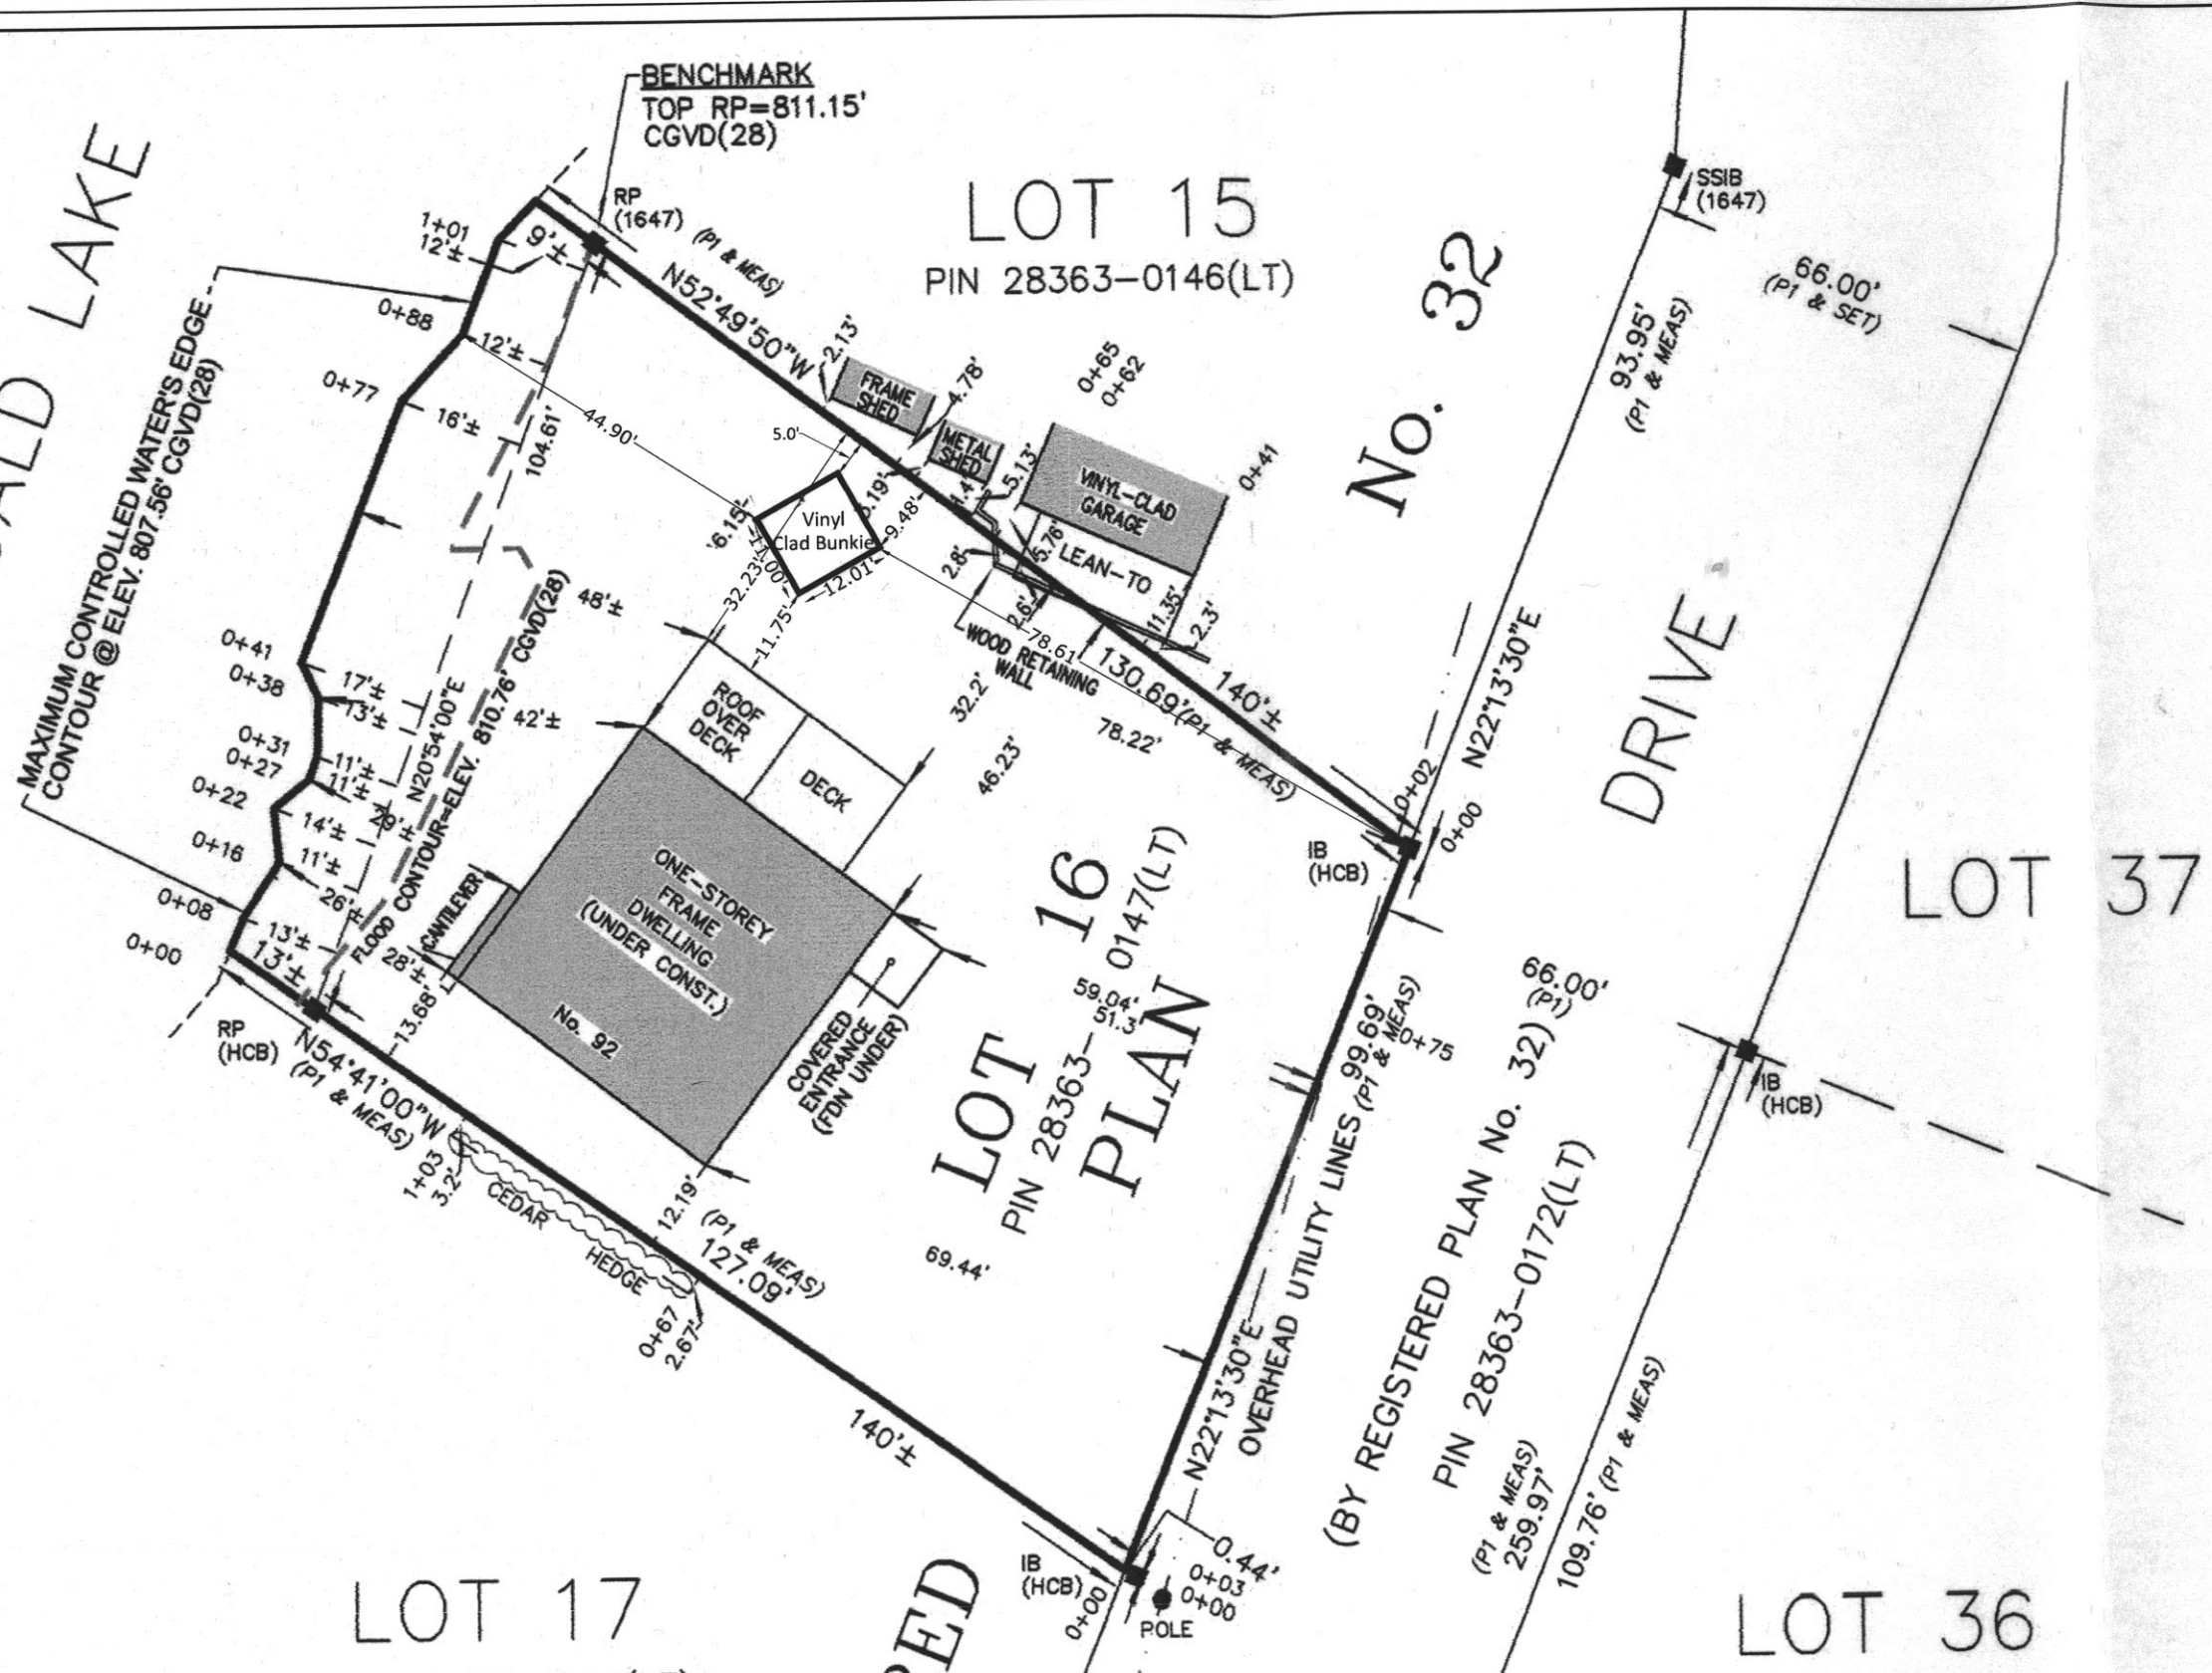

LITTLE BALD LAKE

SITE PLAN

92 PENINSULA DRIVE
 LOT 16 REGISTERED PLAN 32
 MUNICIPALITY OF TRENT LAKES
 COUNTY OF PETERBOROUGH

Scale 1/4" = 1'

NAD 1983 UTM Zone 17N

Data Sources:
 Land Information Ontario 2020
 County of Peterborough GIS, 2020
 Queens Printer for Ontario, 2018

Created In:	AutCAD 2019
Drawn By:	JWhalen
Checked By:	LPronk
Map Date:	2020-11-3
Project Number:	85053